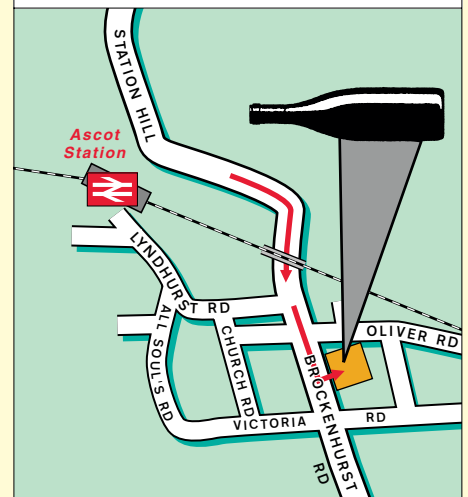

Public Transport

By Rail, Ascot Station
A short 10 minute walk from the office.

By Air, Heathrow Airport
Approximately 30 minutes drive. From Heathrow exit onto the M4 (westbound) and continue to junction 4b joining M25 (southbound). Exit M25 at junction 13 and join the A30 to Ascot. From here follow the map.

Gatwick Airport
Approximately 50 minutes drive. From Gatwick exit onto the M23 (northbound) and continue to junction 8 joining M25 towards London Heathrow. Exit M25 at junction 12 and join the M3 (westbound) to junction 3. From here follow the map.

By Road, From the M4 Junction 10
(not shown on map)
Exit onto the A329 signposted Bracknell. Continue on the A329 all the way to Ascot. From here follow the map.

Parking.
Our offices are located opposite Hyns Restaurant. Parking is available at rear of building.

SECTION DETAIL: Hatch Mansfield
New Bank House, 1 Brockenhurst Road